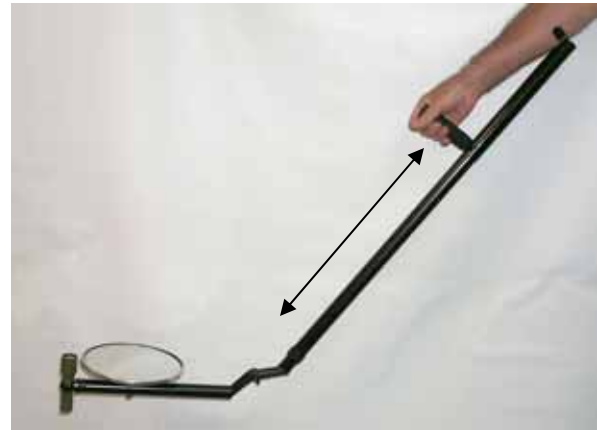

Sage International, Ltd.

Premier Inspection Mirrors

Model PIM1300

PIM1300 Folded

- Compact straight Aluminum extension pole
- Twist lock with infinite position adjustment-26" to 43"
- Non-slip ratcheting positive lock mirror cant Adjustment
- Straight line extension, non-rotational pole
- 5" convex mirror-B009015
- 5" flat mirror-B009016
- Complete with 1" flashlight mount or hook
- Rubber grip handle

PIM1300 open with shaft in retracted position (flashlight not installed)

PIM1400 & PIM1500

PIM1400 and PIM1500 Folded

- Compact straight Aluminum extension pole
- Twist lock with infinite position adjustment
PIM1400-34" to 52"
PIM1500-47" to 77"
- Non-slip ratcheting positive lock mirror cant adjustment
- Straight line extension, non-rotational pole
- 8" convex mirror, PIM1400-B009017
- 8" convex mirror, PIM1500-B009019
- 8" flat mirror, PIM1400-B009018
- 8" flat mirror, PIM1500-B009020
- Complete with 1" flashlight mount or hook
- Rubber grip handle

PIM1400 & PIM1500 open with shaft in retracted position (flashlight not installed)

PIM1600

PIM1600 Folded

- Compact straight Aluminum extension pole
- Twist lock with infinite position adjustment-47" to 77"
- Non-slip ratcheting positive lock mirror cant adjustment
- Straight line extension, non-rotational pole
- 8" convex mirror, PIM1600-B009021
- 8" flat mirror, PIM1400-B009022
- Complete with 1" flashlight mount or hook
- Rubber grip handle and counterbalancing arm rest

PIM1600 open with shaft in retracted position
(SUREFIRE Model G2 flashlight installed)

Twist Lock length adjustment and straight line non-rotational extension pole features

Positive lock non-slip ratcheting mirror cant adjustment